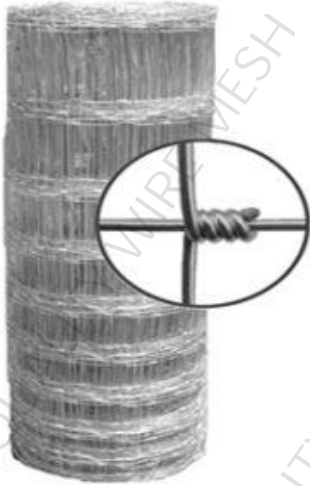

### application

Farm, Field fence has many widely range uses almost covering each corners in our lives. Field fences are mainly used for barriers in ranch construction, grazing and feeding of animals in agriculture farm and grassland fence;

### Specifications

Materials: zinc-aluminium alloy wire (Galfan wire) or galvanized steel wire, both high tensile wire.

HEBEI JIKE TRADE CO.,LTD  
 ZHONGKE INDUSTRIAL PRODUCTS CO.,LTD  
 ADD:BAONENG CENTER,SHIJIAZHUANG,HEBEI,CHINA 050800  
 TEL/WECHAT/WHATSAPP:+86-15831931141 +86-19930751141  
 Email: janeliu@qualitywiremesh.com  
 Web: www.qualitywiremesh.com