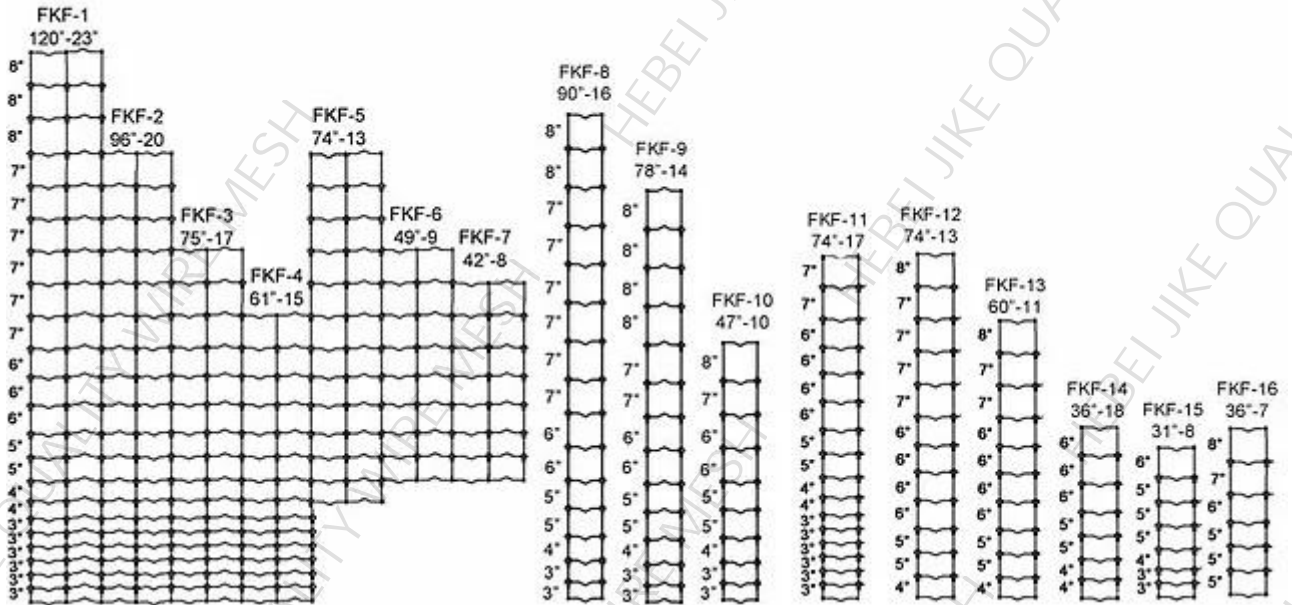

HEBEI JIKE TRADE CO.,LTD
ZHONGKE INDUSTRIAL PRODUCTS CO.,LTD
ADD:BAONENG CENTER,SHIJIAZHUANG,HEBEI,CHINA 050800
TEL/WECHAT/WHATSAPP:+86-15831931141 +86-19930751141
Email: janeliu@qualitywiremesh.com
Web: www.qualitywiremesh.com

Fixed knotted Field fence					
Item	Horizontal wire number	Inside wire gauge	Top & bottom wire gauge	Stay spacing	Fence height
FKF-1	23	12.5	10.5	3", 6" or 12"	120"
FKF-2	20	12.5	10.5	3", 6" or 12"	96"
FKF-3	17	12.5	10.5	3", 6" or 12"	75"
FKF-4	15	12.5	10.5	3", 6" or 12"	61"
FKF-5	13	12.5	10.5	3", 6" or 12"	74"
FKF-6	13	12.5	12.5	3", 6" or 12"	48"
FKF-7	9	12.5	12.5	3", 6" or 12"	49"
FKF-8	16	12.5	12.5	3", 6" or 12"	90"
FKF-9	14	12.5	12.5	3", 6" or 12"	78"
FKF-10	10	12.5	12.5	3", 6" or 12"	47"
FKF-11	17	12.5	12.5	3", 6" or 12"	74"
FKF-12	13	12.5	12.5	3", 6" or 12"	74"
FKF-13	11	12.5	12.5	3", 6" or 12"	60"
FKF-14	8	12.5	12.5	3", 6" or 12"	36"