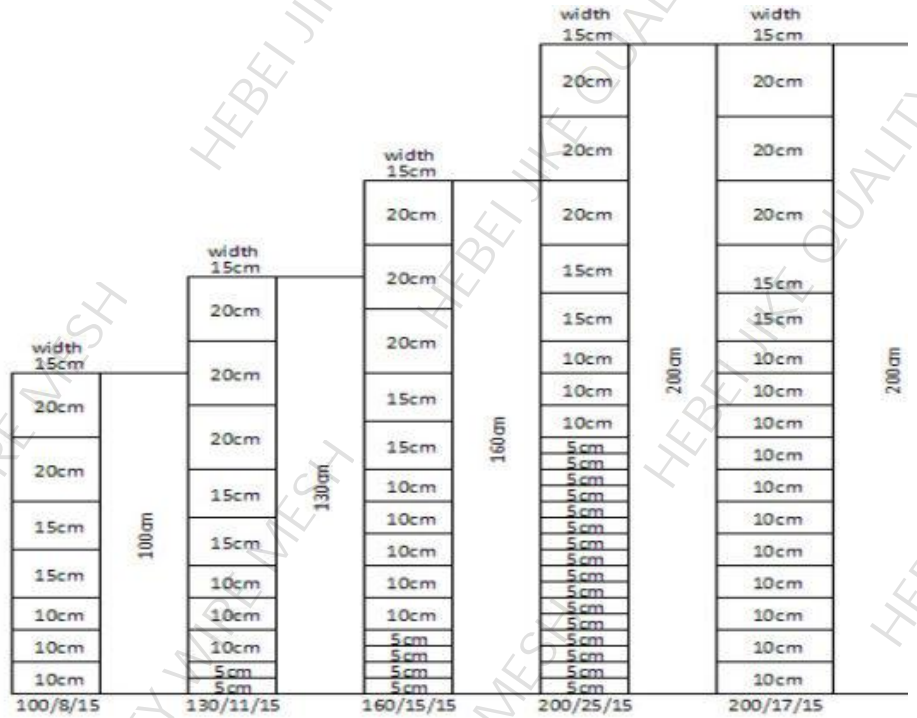

Hinge Joint Field fence (cm)		100/8/15	130/11/15	160/15/15	200/25/15	200/17/15
Height (cm)		100	130	160	200	200
Horizontal wires number		8	11	15	25	17
Roll Length (m)		50	50	50	50	50
Ø wire 2.5mm; Ø top and bottom wire 2.5mm	mesh opening width (cm)	15, 30	15, 30	15, 30	15, 30	15, 30
	Roll weight (kg)	17	26	35	52	40
Note: the following sizes also can be manufactured by your order : 200/22/15; 200/17/15; 180/24/15; 160/23/15; 150/13/15; 140/22/15; 140/11/15						