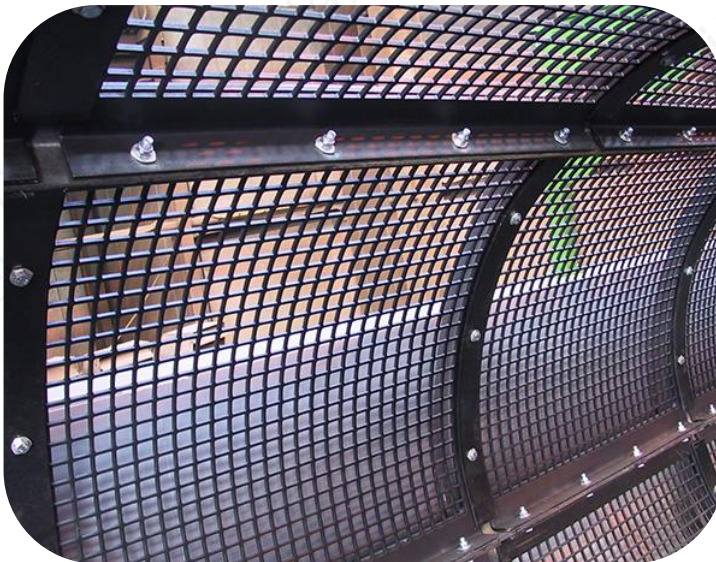

Trommel Screens

A Trommel Screen, or rotary screen, can also be known as a screening drum or rotary drum which rotates while screening materials, the smaller material is screened and falls through the perforations (holes) of the cylindrical drum. A trommel is a unit which is used within industries such as the solid-waste processing industries. Trommels can be manufactured using perforated metal, woven mesh or rubber and are used in multiple applications from solid waste to raw material.

Knowledge

Woven Wire Trommel Screens in square, slotted and elongated meshes for all screen sizes. Our high-quality wire screens are manufactured from high tensile, high carbon and stainless steel. A full range of Welded Mesh, Piano Screens and Self Cleaning Screens are also available to order.

Rubber Screens are fabricated with a steel, plasma-cut plate, which holds and supports the Rubber Screen. These screens are bolted onto the steel frame, which allows for quick and easy replacement and minimizes downtime. The advantages of Rubber Trommel Screens over perforated trommel screen is that they have increased thickness, without excessive additional weight. They are impact absorbing and perform with reduced noise levels and have a longer life span. Rubber Trommel Screens are ideal as an impact section on the upper part of a screen box or, alternatively, on a complete deck where required.

Rubber Trommel Screens Manufacturing Capabilities

- Heavy duty mats and supply screens are available up to 35mm thick
- A variety of perforation shapes are available, including round, square, slotted and hexagonal
- Rubber Screens are available from 4mm to 125mm