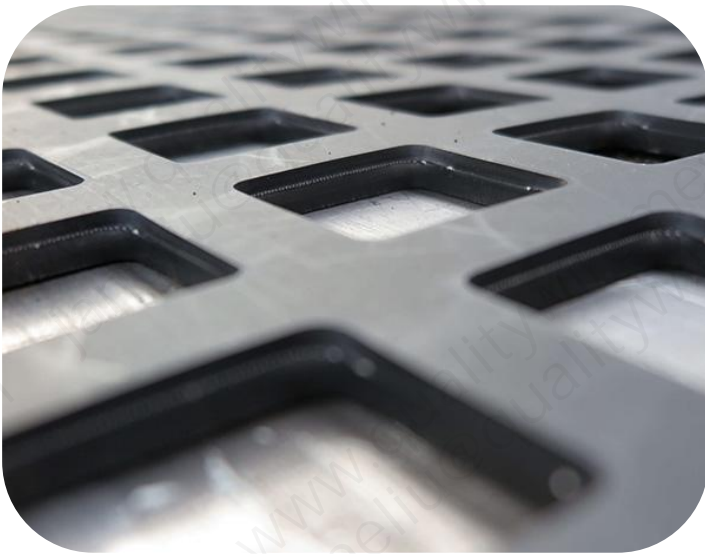

Trommel Screens

A Trommel Screen, or rotary screen, can also be known as a screening drum or rotary drum which rotates while screening materials, the smaller material is screened and falls through the perforations (holes) of the cylindrical drum. A trommel is a unit which is used within industries such as the solid-waste processing industries. Trommels can be manufactured using perforated metal, woven mesh or rubber and are used in multiple applications from solid waste to raw material.

Knowledge

Woven Wire Trommel Screens in square, slotted and elongated meshes for all screen sizes. Our high-quality wire screens are manufactured from high tensile, high carbon and stainless steel. A full range of Welded Mesh, Piano Screens and Self Cleaning Screens are also available to order.

Rubber Screens are fabricated with a steel, plasma-cut plate, which holds and supports the Rubber Screen. These screens are bolted onto the steel frame, which allows for quick and easy replacement and minimizes downtime. The advantages of Rubber Trommel Screens over perforated trommel screen is that they have increased thickness, without excessive additional weight. They are impact absorbing and perform with reduced noise levels and have a longer life span. Rubber Trommel Screens are ideal as an impact section on the upper part of a screen box or, alternatively, on a complete deck where required.

Rubber Trommel Screens Manufacturing Capabilities

- Heavy duty mats and supply screens are available up to 35mm thick
- A variety of perforation shapes are available, including round, square, slotted and hexagonal
- Rubber Screens are available from 4mm to 125mm